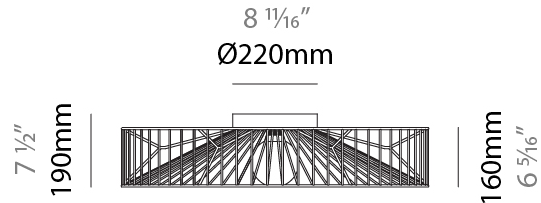

GENERAL

Series: Mariola
 Partner: Ole
 Division: Design
 Installation: Surface
 Product Type: Ceiling Surface
 Mounting Location: Ceiling

PHYSICAL

Shape: Abstract
 Diameter (mm): 500
 Diameter (in): 19 11/16
 Height (mm): 280
 Height (in): 11
 Fixture Finish: BEI / BLK / BLU / COG / DGN / GRY / MRN / MOC / MUS / OLV / SIL / STN / TER / WHI
 Holder Finish: WHI / GSD
 Accent Finish: WHI
 Fixture Material: Fabric Cord / Metal
 Primary Material: Fabric - Recycled

GENERAL

Series: Mariola
 Partner: Ole
 Division: Design
 Installation: Surface
 Product Type: Ceiling Surface
 Mounting Location: Ceiling

PHYSICAL

Shape: Abstract
 Diameter (mm): 800
 Diameter (in): 31 1/2
 Height (mm): 190
 Height (in): 7 1/2
 Fixture Finish: BEI / BLK / BLU / COG / DGN / GRY / MRN / MOC / MUS / OLV / SIL / STN / TER / WHI
 Holder Finish: WHI / GSD
 Accent Finish: WHI
 Fixture Material: Fabric Cord / Metal
 Primary Material: Fabric - Recycled

Certified By: Certified for North American Standards
 IP rating: IP20

PROJECT
TYPE
SPECIFIER
QUANTITY
DATE

Ø800mm 31 1/2"

MARIOLA SURFACE

D112049-

PROJECT

TYPE

SPECIFIER

GENERAL

Series: Mariola
Partner: Ole
Division: Design
Installation: Portable
Product Type: Floor
Mounting Location: Floor

PHYSICAL

Shape: Abstract
Diameter (mm): 500
Diameter (in): 19 11/16
Height (mm): 1550
Height (in): 61
Fixture Finish: BEI / BLK / BLU / COG / DGN / GRY / MRN / MOC / MUS / OLV / SIL / STN / TER / WHI
Holder Finish: WHI / GSD
Accent Finish: WHI
Fixture Material: Fabric Cord / Metal
Primary Material: Fabric - Recycled
Cable Details: 100/100 Cord