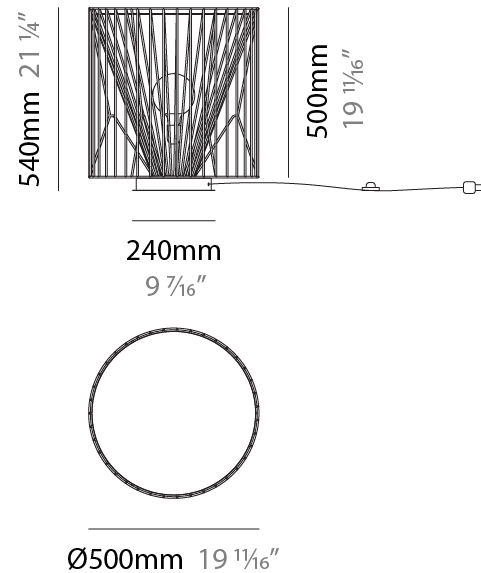

MARIOLA PORTABLE

D114031-

base number   Finish Options   Finish Options

1. To build a product code in our configurator select the specify button on the base model # product page
2. To build a manual product code on this datasheet choose from the options listed below in blue font and add the suffix to the base model #

GENERAL

Series: Mariola
Partner: Ole
Division: Design
Installation: Portable
Product Type: Floor
Mounting Location: Floor

PHYSICAL

Shape: Abstract
Diameter (mm): 500
Diameter (in): 19 11/16
Height (mm): 540
Height (in): 21 1/4
Diffuser: PMMA - Opal
Fixture Finish: BEI / BLK / BLU / COG / DGN / GRY / MRN / MOC / MUS / OLV / SIL / STN / TER / WHI
Holder Finish: WHI / GSD
Accent Finish: WHI
Fixture Material: Fabric Cord / Metal
Primary Material: Fabric - Recycled
Cable Details: 220/100 Cord

ELECTRICAL

Number of Lamps: 1
Lamp Type: LED Retrofit
Lamp Shape: A19
Bulb Included: Bulb Not Included
Max. Wattage Per Lamp (W): 15
Lamp Base: E26
Input Voltage (V): 120
Upon Request: 277Vac / GU24

LED

OPTICAL

RATINGS AND CERTIFICATIONS

Certified By: Certified for North American Standards
IP rating: IP20

PROJECT _____
TYPE _____
SPECIFIER _____
QUANTITY _____
DATE _____