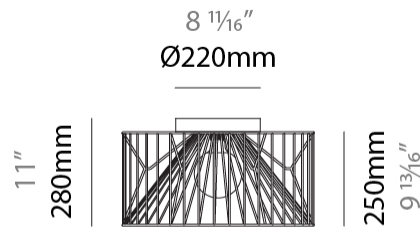

MARIOLA SURFACE

D112048- -

base number   Finish   Finish
Options   Options

1. To build a product code in our configurator select the specify button on the base model # product page
2. To build a manual product code on this datasheet choose from the options listed below in blue font and add the suffix to the base model #

GENERAL

Series: Mariola
Partner: Ole
Division: Design
Installation: Surface
Product Type: Ceiling Surface
Mounting Location: Ceiling

PHYSICAL

Shape: Abstract
Diameter (mm): 500
Diameter (in): 19 11/16
Height (mm): 280
Height (in): 11
Fixture Finish: BEI / BLK / BLU / COG / DGN / GRY / MRN / MOC / MUS / OLV / SIL / STN / TER / WHI
Holder Finish: WHI / GSD
Accent Finish: WHI
Fixture Material: Fabric Cord / Metal
Primary Material: Fabric - Recycled

ELECTRICAL

Number of Lamps: 1
Lamp Type: LED Retrofit
Bulb Included: Bulb Included
Max. Wattage Per Lamp (W): 20
Lamp Base: E26
Input Voltage (V): 120
Upon Request: 277Vac / GU24

LED

OPTICAL

RATINGS AND CERTIFICATIONS

Certified By: Certified for North American Standards
IP rating: IP20

PROJECT
TYPE
SPECIFIER
QUANTITY
DATE